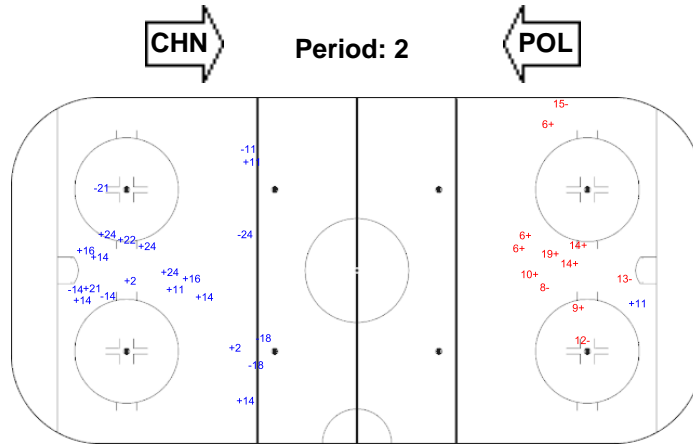

Shots by CHN

Goals (o): 0   SSG (+): 8
SSP (>): 0   SPG (-): 4

GK 1 of POL

Shots by CHN

Goals (o): 0   SSG (+): 10
SSP (<): 0   SPG (-): 4

GK 1 of POL