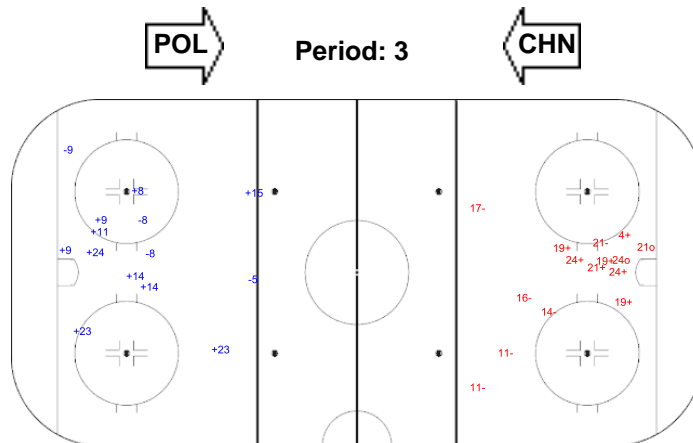

Goals (o): 0 SSG (+): 16
SSP (<): 0 SPG (-): 7

GK 20 of CHN

Shots by CHN

Goals (o): 0 SSG (+): 8
SSP (>): 0 SPG (-): 4

GK 1 of POL

Shots by CHN

Goals (o): 0 SSG (+): 10
SSP (<): 0 SPG (-): 4

GK 1 of POL