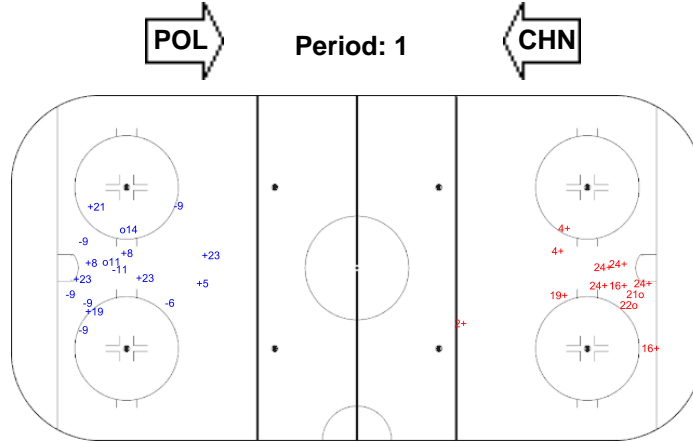

SHOT CHART
POL - CHN

Shots by CHN

Goals (o): 2 SSG (+): 8
SSP (<): 0 SPG (-): 7

GK 1 of POL

Shots by POL

Goals (o): 2 SSG (+): 10
SSP (>): 0 SPG (-): 0

GK 20 of CHN

Shots by POL