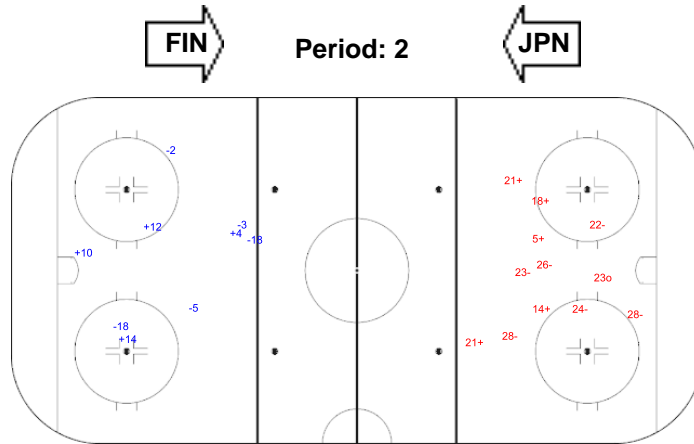

Shots by JPN

Goals (o): 0   SSG (+): 4
SSP (-): 0   SPG (-): 5

Shots by FIN

Goals (o): 1   SSG (+): 5
SSP (-): 0   SPG (-): 6