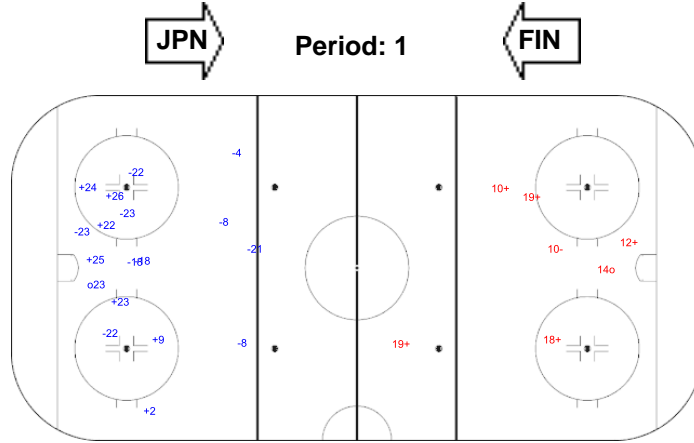

SHOT CHART

FIN - JPN

Shots by FIN

Goals (o): 1 SSG (+): 7
 SSP (-): 0 SPG (-): 10

Shots by JPN

Goals (o): 1 SSG (+): 5
 SSP (-): 0 SPG (-): 1

Shots by JPN

Goals (o): 0 SSG (+): 4
 SSP (-): 0 SPG (-): 5