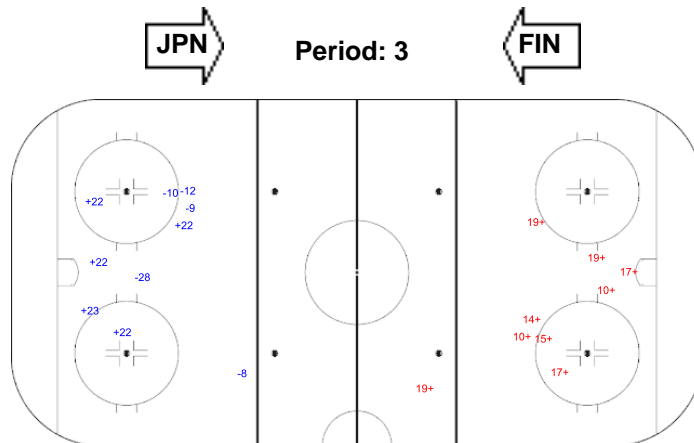

Shots by FIN

Goals (o): 1 SSG (+): 5
 SSP (-): 0 SPG (-): 6

Shots by FIN

Goals (o): 0 SSG (+): 5
 SSP (-): 0 SPG (-): 5

Shots by JPN

Goals (o): 0 SSG (+): 9
 SSP (-): 0 SPG (-): 0

Legend:

GK Goalkeeper **SPG** Shots past goal **SSG** Shots saved by goalkeeper **SSP** Shots saved by player