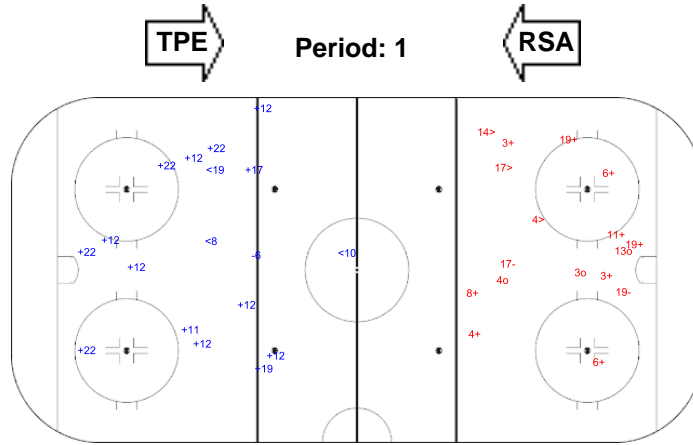

SHOT CHART  
RSA - TPE

Shots by RSA

Goals (o): 0    SSG (+): 14  
SSP (-): 3    SPG (-): 1

GK 20 of TPE

Shots by TPE

Goals (o): 3    SSG (+): 9  
SSP (-): 3    SPG (-): 2

GK 1 of RSA

Shots by TPE

Goals (o): 2    SSG (+): 7  
SSP (-): 1    SPG (-): 3

GK 1 of RSA

GK 20 of RSA

Shots by RSA

Goals (o): 1    SSG (+): 8  
SSP (-): 5    SPG (-): 6

GK 20 of TPE

Shots by RSA

Goals (o): 0    SSG (+): 13  
SSP (-): 5    SPG (-): 2