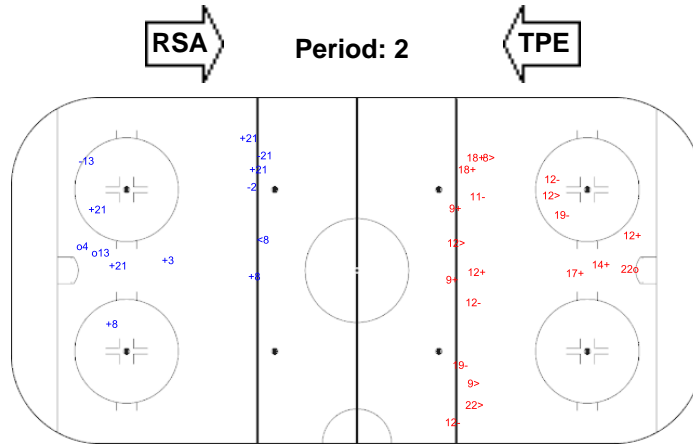

Goals (o): 2    SSG (+): 7  
SSP (-): 1    SPG (-): 3

GK 1 of RSA

GK 20 of RSA

Shots by RSA

Goals (o): 1    SSG (+): 8  
SSP (-): 5    SPG (-): 6

GK 20 of TPE

Shots by RSA

Goals (o): 0    SSG (+): 13  
SSP (-): 5    SPG (-): 2