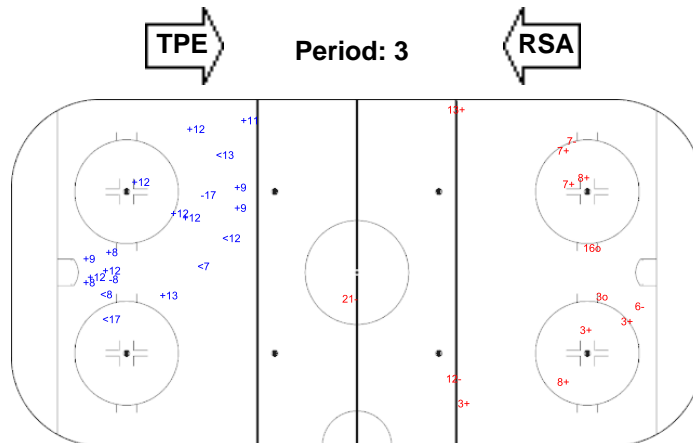

GK 1 of TPE

GK 20 of TPE

Shots by TPE

Goals (o): 2    SSG (+): 8  
SSP (-): 0    SPG (-): 4

GK 20 of RSA

<b>Legend:</b>	<b>GK</b> Goalkeeper	<b>SPG</b> Shots past goal	<b>SSG</b> Shots saved by goalkeeper	<b>SSP</b> Shots saved by player
----------------	----------------------	----------------------------	--------------------------------------	----------------------------------