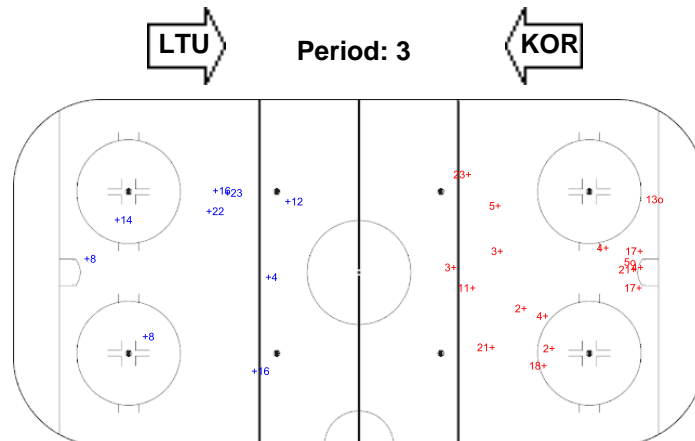

Goals (o): 3 SSG (+): 13
SSP (<): 0 SPG (-): 0

GK 20 of KOR

Shots by KOR

Goals (o): 1 SSG (+): 4
SSP (>): 0 SPG (-): 0

GK 1 of LTU

Shots by KOR

Goals (o): 0 SSG (+): 9
SSP (<): 0 SPG (-): 0

GK 1 of LTU

Shots by LTU

Goals (o): 2 SSG (+): 15
SSP (>): 0 SPG (-): 0

GK 20 of KOR

Legend:						
GK	Goalkeeper	SPG	Shots past goal	SSG	Shots saved by goalkeeper	SSP Shots saved by player