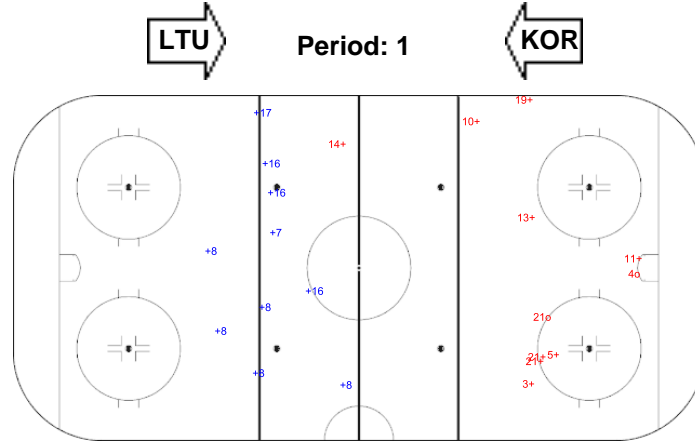

SHOT CHART
LTU - KOR

Shots by KOR

Goals (o): 0 SSG (+): 10
SSP (<): 0 SPG (-): 0

GK 1 of LTU

Shots by LTU

Goals (o): 2 SSG (+): 9
SSP (>): 0 SPG (-): 0

GK 20 of KOR

Shots by LTU