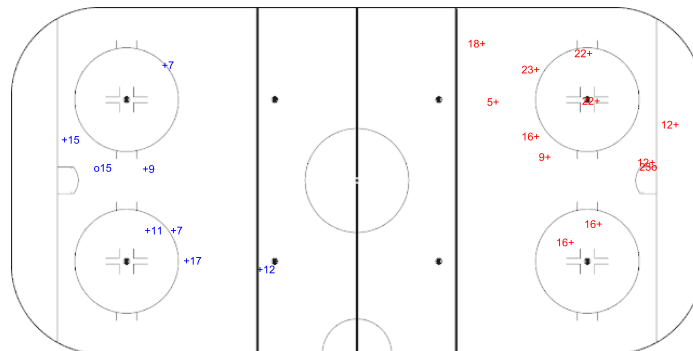

SHOT CHART  
LTU - ROU

Shots by LTU

Goals (o): 1      SSG (+): 15  
SSP (<): 0      SPG (-): 0

GK 1 of ROU

ROU      Period: 1      LTU

Shots by ROU

Goals (o): 1      SSG (+): 8  
SSP (>): 0      SPG (-): 0

GK 1 of LTU

Shots by ROU

Goals (o): 2      SSG (+): 12  
SSP (<): 0      SPG (-): 0

GK 1 of LTU

LTU      Period: 2      ROU

Shots by LTU

Goals (o): 2      SSG (+): 8  
SSP (>): 0      SPG (-): 0

GK 1 of ROU

Shots by LTU

Goals (o): 1      SSG (+): 7  
SSP (<): 0      SPG (-): 0

GK 1 of ROU

ROU      Period: 3      LTU

Shots by ROU

Goals (o): 1      SSG (+): 11  
SSP (>): 0      SPG (-): 0

GK 1 of LTU

Shots by LTU

Goals (o): 0