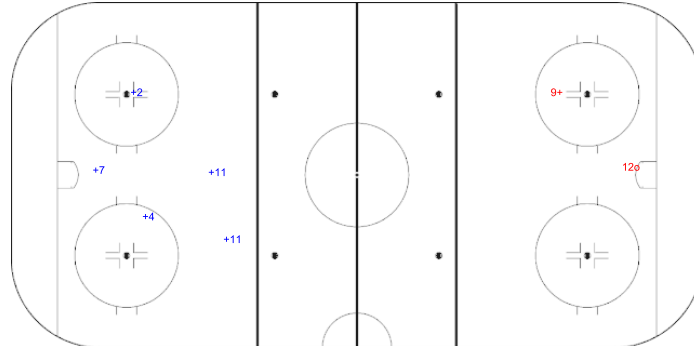

Goals (o): 1      SSG (+): 7  
SSP (<): 0      SPG (-): 0

GK 1 of ROU

ROU      Period: 3      LTU

Shots by ROU

Goals (o): 1      SSG (+): 11  
SSP (>): 0      SPG (-): 0

GK 1 of LTU

Shots by LTU

Goals (o): 0

SSP (<): 0

SSG (+): 5

SPG (-): 0

GK 1 of ROU

Overtime

Shots by ROU

Goals (o): 1

SSP (>): 0

SSG (+): 1

SPG (-): 0

GK 1 of LTU

**Legend:**

**GK** Goalkeeper

**SPG** Shots past goal

**SSG** Shots saved by goalkeeper

**SSP** Shots saved by player