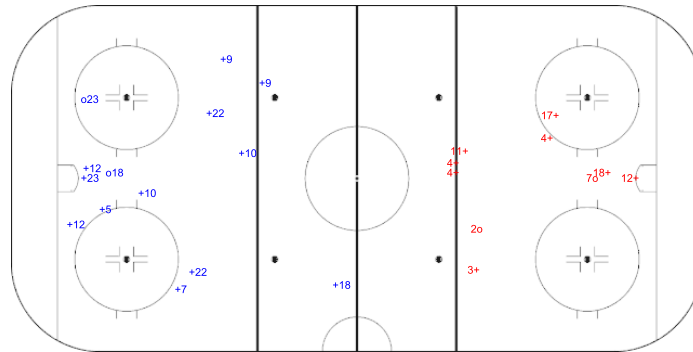

SHOT CHART  
LTU - ROU

Shots by LTU

Goals (o): 1      SSG (+): 15  
SSP (<): 0      SPG (-): 0

GK 1 of ROU

ROU      Period: 1      LTU

Shots by ROU

Goals (o): 1      SSG (+): 8  
SSP (>): 0      SPG (-): 0

GK 1 of LTU

Shots by ROU

Goals (o): 2      SSG (+): 12  
SSP (<): 0      SPG (-): 0

GK 1 of LTU

LTU      Period: 2      ROU

Shots by LTU

Goals (o): 2      SSG (+): 8  
SSP (>): 0      SPG (-): 0

GK 1 of ROU

Shots by LTU