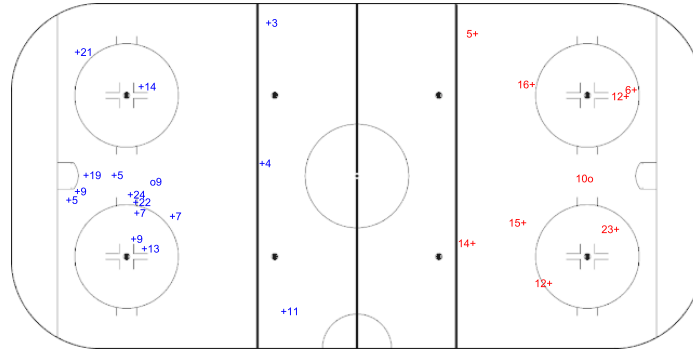

SHOT CHART  
LTU - ROU

Shots by LTU

Goals (o): 1      SSG (+): 15  
SSP (<): 0      SPG (-): 0

GK 1 of ROU

ROU      Period: 1      LTU

Shots by ROU

Goals (o): 1      SSG (+): 8  
SSP (>): 0      SPG (-): 0

GK 1 of LTU

Shots by ROU

Goals (o): 2      SSG (+): 12  
SSP (<): 0      SPG (-): 0

GK 1 of LTU

LTU      Period: 2      ROU

Shots by LTU

Goals (o): 2      SSG (+): 8  
SSP (>): 0      SPG (-): 0

GK 1 of ROU

Shots by LTU