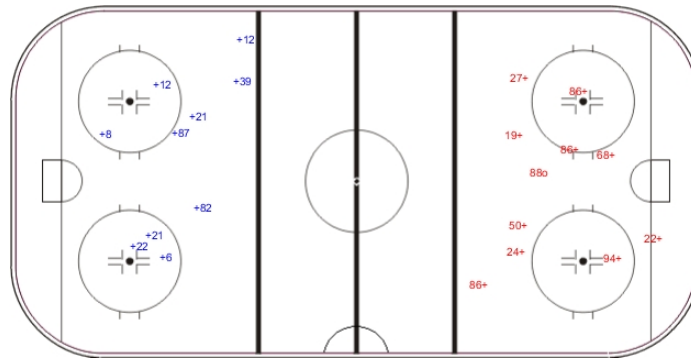

SHOT CHART

MIS - RIT

Shots by MIS

Goals (o): 0    SSG (+): 10  
SSP (-): 0    SPG (-): 0

GK 1 of RIT

Period: 1

Shots by RIT

Goals (o): 1    SSG (+): 10  
SSP (>): 0    SPG (-): 0

GK 31 of MIS

Shots by RIT

Goals (o): 0    SSG (+): 9  
SSP (<): 0    SPG (-): 0

GK 31 of MIS

Period: 2

Shots by MIS

Goals (o): 0    SSG (+): 11  
SSP (>): 0    SPG (-): 0

GK 1 of RIT