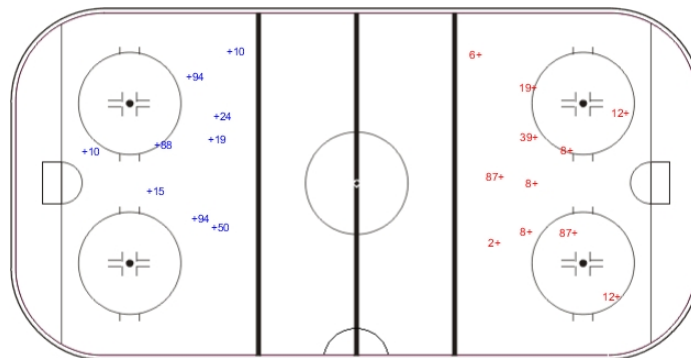

GK 31 of MIS

Shots by RIT

Goals (o): 0    SSG (+): 9  
SSP (<): 0    SPG (-): 0

GK 31 of MIS

Period: 2

Shots by MIS

Goals (o): 0    SSG (+): 11  
SSP (>): 0    SPG (-): 0

GK 1 of RIT

Shots by MIS

Goals (o): 1    SSG (+): 8  
SSP (<): 0    SPG (-): 0

GK 1 of RIT

Period: 3

Shots by RIT

Goals (o): 2    SSG (+): 2  
SSP (>): 0    SPG (-): 0

GK 31 of MIS

LEGEND