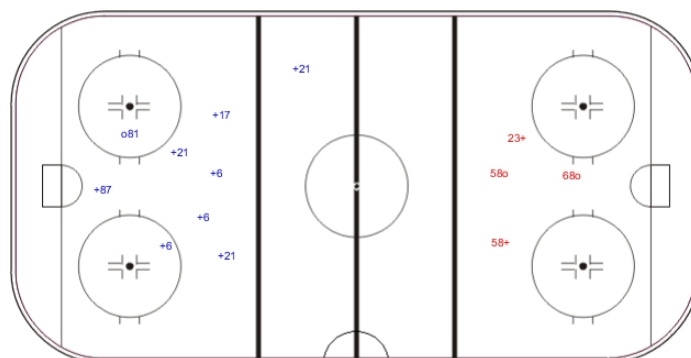

Shots by MIS

Goals (o): 1    SSG (+): 8  
SSP (<): 0    SPG (-): 0

GK 1 of RIT

Period: 3

Shots by RIT

Goals (o): 2    SSG (+): 2  
SSP (>): 0    SPG (-): 0

GK 31 of MIS

LEGEND