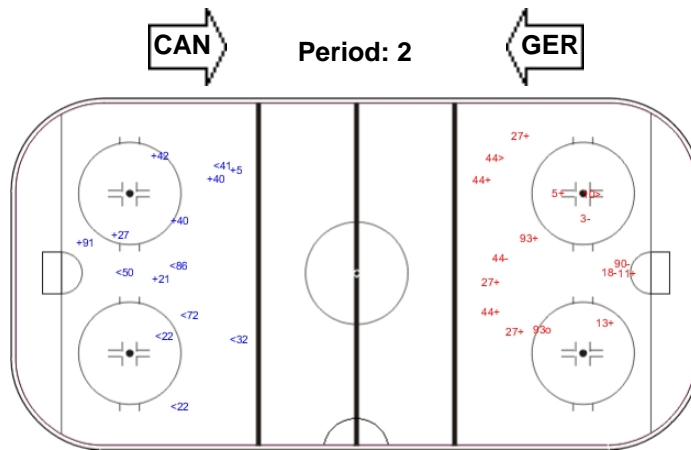

SHOT CHART

CAN - GER

Shots by CAN

Goals (o): 1   SSG (+): 10
SSP (-): 5   SPG (-): 7

GK 31 of GER

Shots by GER

Goals (o): 0   SSG (+): 7
SSP (-): 7   SPG (-): 0

GK 35 of CAN

Shots by CAN

Goals (o): 1   SSG (+): 8
SSP (-): 8   SPG (-): 4

GK 31 of GER

Shots by GER

Goals (o): 0   SSG (+): 3
SSP (-): 5   SPG (-): 1

GK 35 of CAN

Shots by CAN

Goals (o): 1   SSG (+): 9
SSP (-): 2   SPG (-): 4

GK 31 of GER

Shots by GER

Goals (o): 0   SSG (+): 2
SSP (-): 3   SPG (-): 2

GK 35 of CAN

LEGEND

GK Goalkeeper   **SPG** Shots past goal   **SSG** Shots saved by goalkeeper   **SSP** Shots saved by player