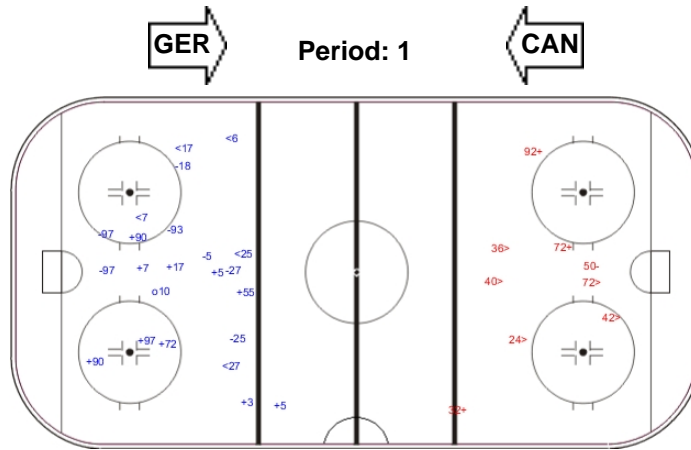

SHOT CHART

CAN - GER

Shots by CAN

Goals (o): 1   SSG (+): 10
SSP (-): 5   SPG (-): 7

GK 31 of GER

Shots by GER

Goals (o): 0   SSG (+): 7
SSP (-): 7   SPG (-): 0

GK 35 of CAN

Shots by CAN

Goals (o): 1   SSG (+): 8
SSP (-): 8   SPG (-): 4

GK 31 of GER

Shots by GER

Goals (o): 0   SSG (+): 3
SSP (-): 5   SPG (-): 1

GK 35 of CAN

Shots by CAN

Goals (o): 1   SSG (+): 9
SSP (-): 2   SPG (-): 4

GK 31 of GER

Shots by GER

Goals (o): 0   SSG (+): 2
SSP (-): 3   SPG (-): 2

GK 35 of CAN

LEGEND

GK Goalkeeper   **SPG** Shots past goal   **SSG** Shots saved by goalkeeper   **SSP** Shots saved by player