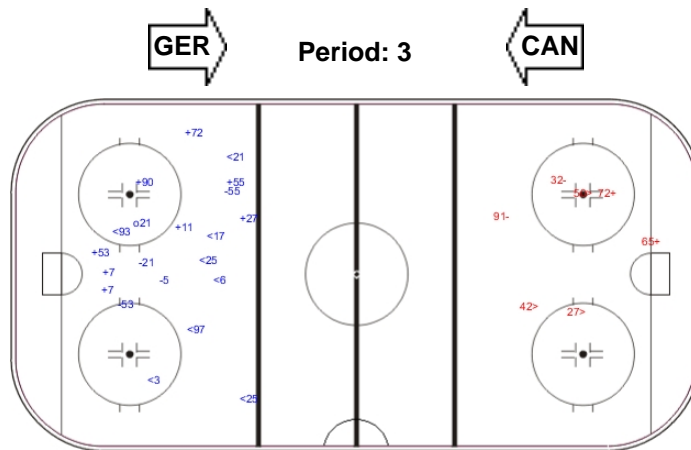

SHOT CHART

CAN - GER

Shots by CAN

Goals (o): 1   SSG (+): 10
SSP (-): 5   SPG (-): 7

GK 31 of GER

Shots by GER

Goals (o): 0   SSG (+): 7
SSP (-): 7   SPG (-): 0

GK 35 of CAN

Shots by CAN

Goals (o): 1   SSG (+): 8
SSP (-): 8   SPG (-): 4

GK 31 of GER

Shots by GER

Goals (o): 0   SSG (+): 3
SSP (-): 5   SPG (-): 1

GK 35 of CAN

Shots by CAN

Goals (o): 1   SSG (+): 9
SSP (-): 2   SPG (-): 4

GK 31 of GER

Shots by GER

Goals (o): 0   SSG (+): 2
SSP (-): 3   SPG (-): 2

GK 35 of CAN

LEGEND

GK Goalkeeper   **SPG** Shots past goal   **SSG** Shots saved by goalkeeper   **SSP** Shots saved by player