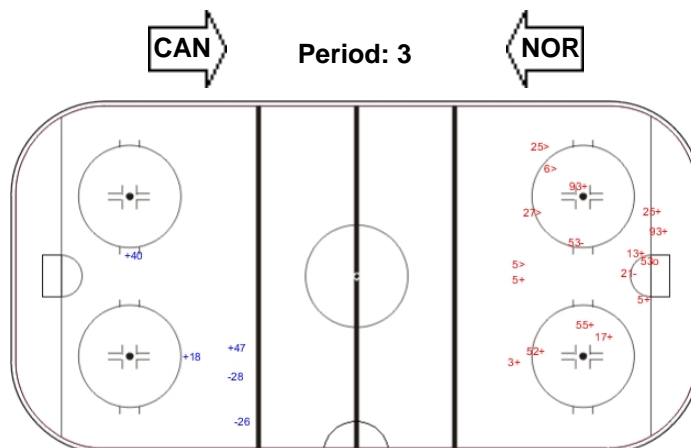

Shots by CAN

Goals (o): 1   SSG (+): 10
SSP (>): 4   SPG (-): 2

LEGEND

GK Goalkeeper   **SPG** Shots past goal   **SSG** Shots saved by goalkeeper   **SSP** Shots saved by player