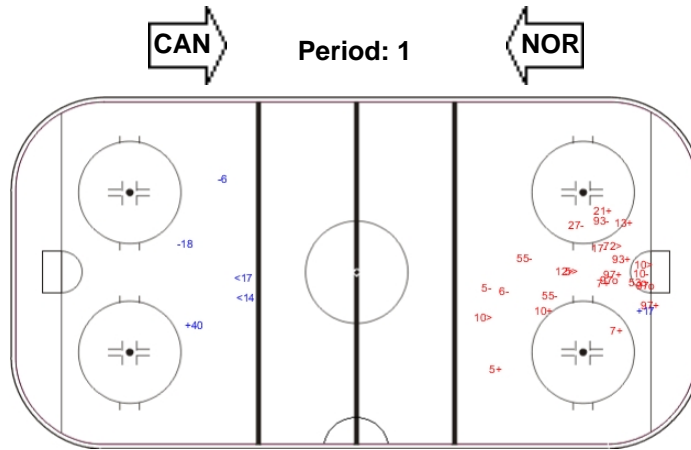

SHOT CHART

NOR - CAN

Shots by NOR

Goals (o): 0 SSG (+): 2
SSP (-): 2 SPG (-): 2

Shots by CAN

Goals (o): 3 SSG (+): 9
SSP (>): 5 SPG (-): 8

Shots by CAN

Goals (o): 1 SSG (+): 9
SSP (-): 9 SPG (-): 5