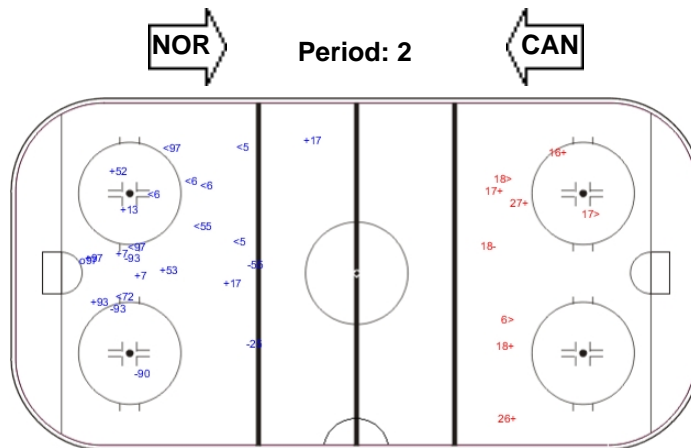

SHOT CHART

NOR - CAN

Shots by NOR

Goals (o): 0 SSG (+): 2
SSP (-): 2 SPG (-): 2

Shots by CAN

Goals (o): 3 SSG (+): 9
SSP (>): 5 SPG (-): 8

Shots by CAN

Goals (o): 1 SSG (+): 9
SSP (-): 9 SPG (-): 5