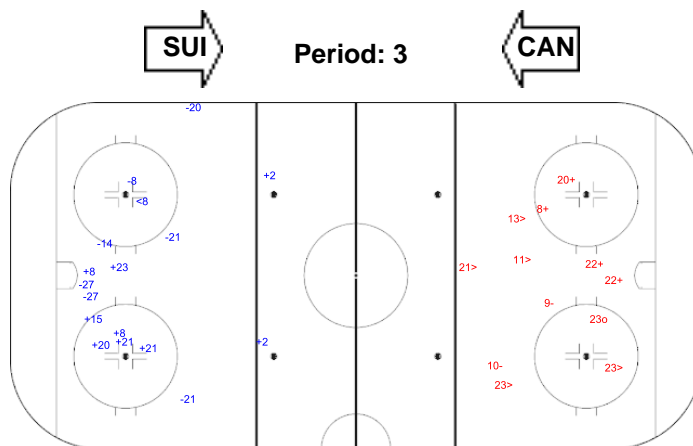

Shots by SUI

Goals (o): 1   SSG (+): 4
SSP (>): 5   SPG (-): 2

GK 31 of CAN

Legend:			
GK	Goalkeeper	SPG	Shots past goal
SSG	Shots saved by goalkeeper	SSP	Shots saved by player