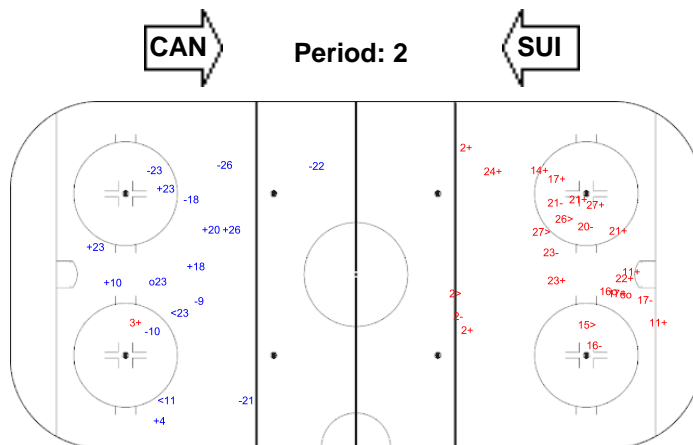

Goals (o): 1 SSG (+): 7
SSP (-): 2 SPG (-): 7

GK 31 of CAN

Shots by CAN

Goals (o): 2 SSG (+): 14
SSP (>): 4 SPG (-): 6

GK 29 of SUI

Shots by CAN

Goals (o): 0 SSG (+): 9
SSP (-): 1 SPG (-): 7

GK 29 of SUI