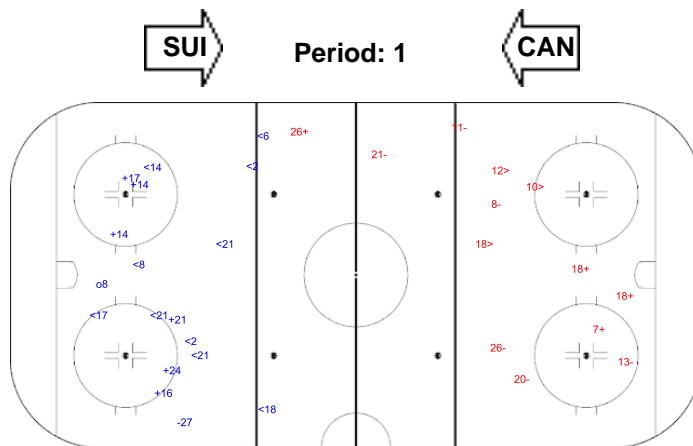

SHOT CHART SUI - CAN

Shots by CAN

Goals (o): 1 SSG (+): 6
SSP (-): 10 SPG (-): 1

GK 29 of SUI

Shots by SUI

Goals (o): 0 SSG (+): 4
SSP (>): 3 SPG (-): 6

GK 31 of CAN

Shots by SUI