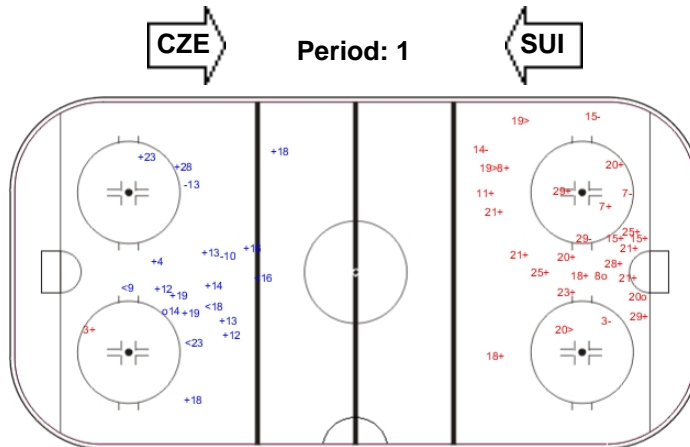

SHOT CHART

SUI - CZE

Shots by SUI

Goals (o): 1 SSG (+): 13
SSP (-): 4 SPG (-): 2

GK 1 of CZE

Shots by CZE

Goals (o): 2 SSG (+): 20
SSP (>): 3 SPG (-): 5

GK 30 of SUI