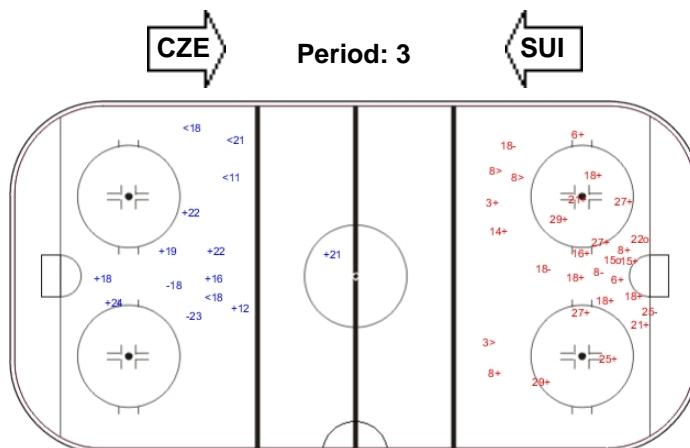

Shots by CZE

Goals (o): 2   SSG (+): 20
SSP (>): 3   SPG (-): 4

GK 30 of SUI

LEGEND

GK Goalkeeper   **SPG** Shots past goal   **SSG** Shots saved by goalkeeper   **SSP** Shots saved by player