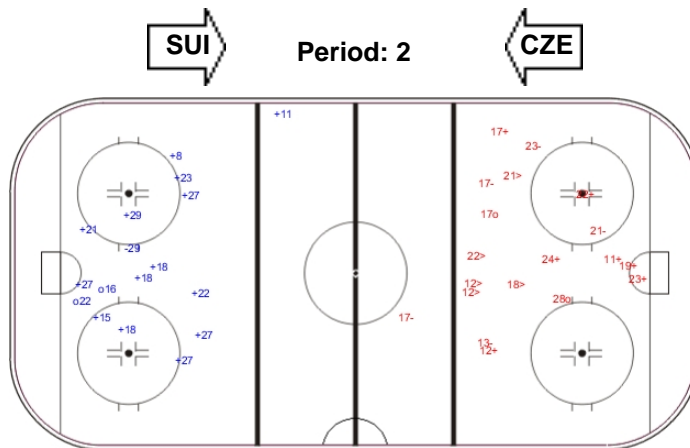

Shots by CZE

Goals (o): 2 SSG (+): 14
SSP (-): 0 SPG (-): 1

GK 30 of SUI

Shots by SUI

Goals (o): 2 SSG (+): 7
SSP (>): 5 SPG (-): 5

GK 1 of CZE

Shots by SUI

Goals (o): 0 SSG (+): 8
SSP (-): 4 SPG (-): 2