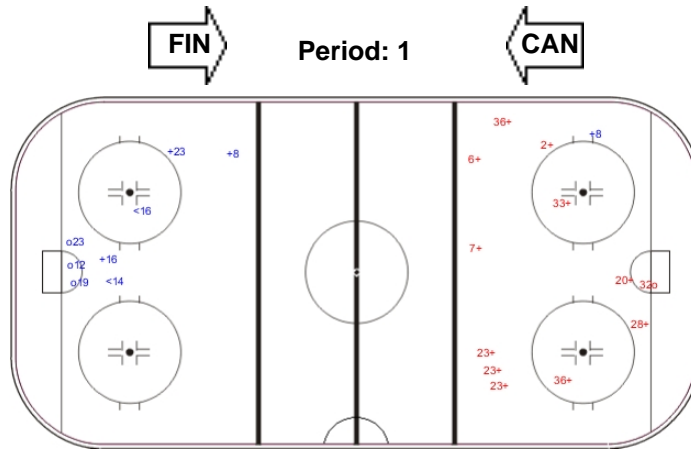

# SHOT CHART

## CAN - FIN

Shots by CAN

Goals (o): 3    SSG (+): 4  
SSP (-): 2    SPG (-): 0

Shots by FIN

Goals (o): 1    SSG (+): 11  
SSP (>): 0    SPG (-): 0

Shots by FIN

Goals (o): 1    SSG (+): 10  
SSP (<): 3    SPG (-): 0