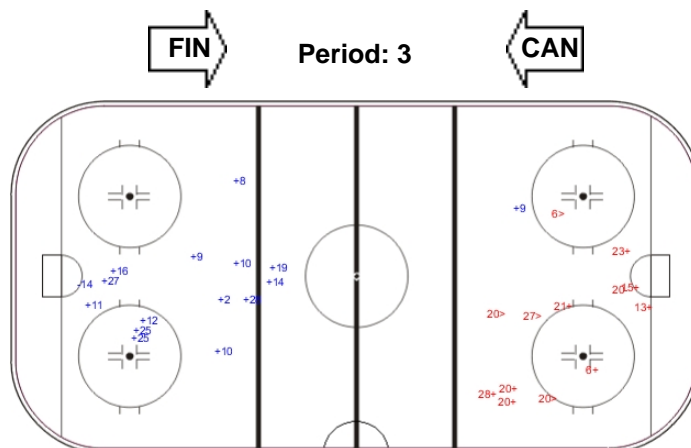

## CAN - FIN

Shots by CAN

Goals (o): 3    SSG (+): 4  
SSP (-): 2    SPG (-): 0

Shots by FIN

Goals (o): 1    SSG (+): 11  
SSP (>): 0    SPG (-): 0

Shots by FIN

Goals (o): 1    SSG (+): 10  
SSP (<): 3    SPG (-): 0

Shots by CAN

Goals (o): 1    SSG (+): 9  
SSP (>): 2    SPG (-): 0

Shots by CAN

Goals (o): 0    SSG (+): 15  
SSP (<): 0    SPG (-): 1

Shots by FIN

Goals (o): 0    SSG (+): 8  
SSP (>): 4    SPG (-): 1