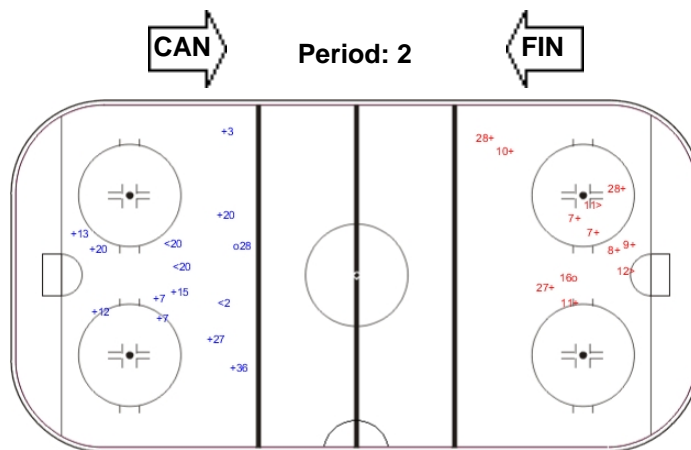

## CAN - FIN

Shots by CAN

Goals (o): 3    SSG (+): 4  
SSP (-): 2    SPG (-): 0

Shots by FIN

Goals (o): 1    SSG (+): 11  
SSP (>): 0    SPG (-): 0

Shots by FIN

Goals (o): 1    SSG (+): 10  
SSP (<): 3    SPG (-): 0